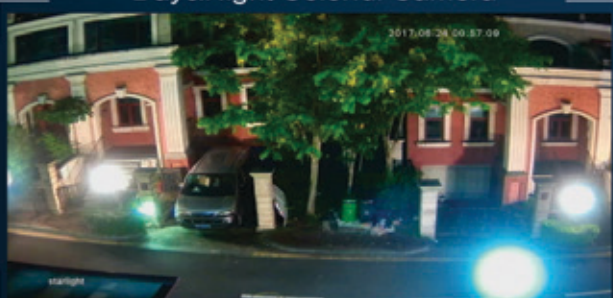

MP-L8QSH240V-O

Traditional IR Camera At Night

Ultra Day&Night Colorful Camera

Day&Night Colorful Camera

Ultra Day&Night Colorful Camera