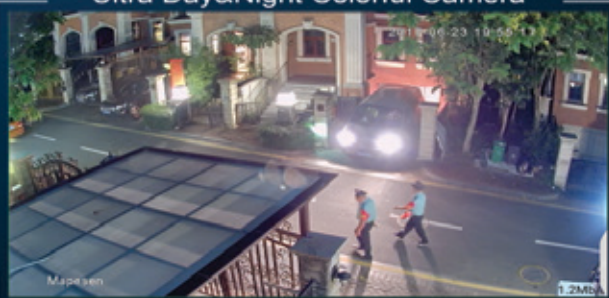

Traditional IR Camera At Night

Ultra Day&Night Colorful Camera

Day&Night Colorful Camera

Ultra Day&Night Colorful Camera

HD Network Smart IR-Plastic Dome Camera

KEY FEATURES

- H.265&H.264 Switchable
- DWDR, 3D DNR, BLC
- IR range: 20 ~ 25m
- Low illumination
- Plug&play Powerful onvif compatibility
- 6KV
- DC12V POE OPTIONAL