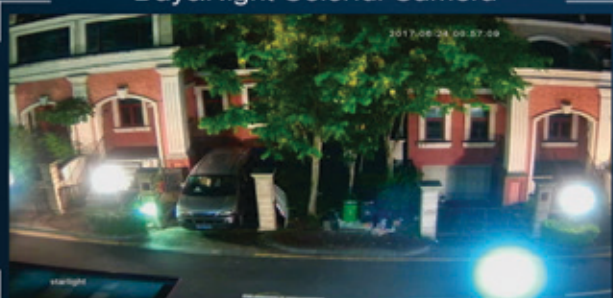

KEY FEATURES

- HD Network Ultra Full-color Day&Night Metal Bullet Camera
- H.265&H.264 Switchable
- 3D DNR, BLC
- Low illumination
- Plug&play Powerful onvif compatibility
- 6KV
- DC12V,IP67

MP-L8ASI501M	MP-L8ASI240M	MP-L8ASI201M	MP-L8ASI202M	MP-L8ASI200M
<ul style="list-style-type: none"> · 5.1MP 1/1.7"Progressive CMOS · 2592x1944:25fps(P)/30fps(N) · Auto Focus Lens:3.6-11mm lens/6.0MP · DWDR 	<ul style="list-style-type: none"> · 2.4MP 1/1.9"Progressive CMOS · 1920x1080:25fps(P)/30fps(N) · Auto Focus Lens:3.6-11mm lens/3.0MP · DWDR 	<ul style="list-style-type: none"> · 2.1MP 1/2.7"Progressive CMOS · 1920x1080:25fps(P)/30fps(N) · Auto Focus Lens:2.8-12mm lens/3.0MP · True WDR 	<ul style="list-style-type: none"> · 2.1MP 1/2.8"Progressive CMOS · 1920x1080:25fps(P)/30fps(N) · Auto Focus Lens:2.8-12mm lens/3.0MP · True WDR 	<ul style="list-style-type: none"> · 2.0MP 1/2.8"Progressive CMOS · 1920x1080:25fps(P)/30fps(N) · Auto Focus Lens:2.8-12mm lens/3.0MP · DWDR

Traditional IR Camera At Night

Ultra Day&Night Colorful Camera

Day&Night Colorful Camera

Ultra Day&Night Colorful Camera

HD Network Smart IR-Plastic Dome Camera

KEY FEATURES

- H.265&H.264 Switchable
- DWDR, 3D DNR, BLC
- IR range: 20 ~ 25m
- Low illumination
- Plug&play Powerful onvif compatibility
- 6KV
- DC12V POE OPTIONAL